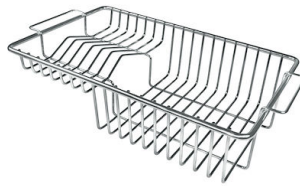

FEATURES

Automatic waste fitting	The waste-fitting with round remote knob is supplied; a practical accessory which makes it unnecessary to get wet in order to drain the water from the bowl.
Basket 3,5" waste fitting	The drain is equipped with a large 3.5" drain, with the practical basket cap that prevents the discharge of solid parts.
Deep bowls	This bowls reach an important depth, over 20 cm, thanks to the advanced production technology, that can be offer great capiciency and practicity in all the washing operations.
Double mixer hole	The large tap counter is already fitted with a series of 2 tap holes. In the second hole it is possible to install the remote control of the automatic drain or, alternatively, a practical soap dispenser.
High thickness	1mm thick steel. A significant thickness, which guarantees the maximum sturdiness and durability.
Perimetral overflow	The overflow is always a security on the Foster sinks that prevents the overflow of water in case of oversights. The perimeter drain solution improves aesthetics thanks to its square and essential shape.
Small radius	Bowls with squared shapes with a modern design and an increased capacity, for a minimal aesthetics connected with an extreme practicity.

TECHNICAL DATA

EQUIPMENT

Automatic waste fitting - PM
8407 113

OPTIONAL ACCESSORIES

Glass chopping board
8631 300

HDPE Chopping board
8657 001

HPDE Twin chopping board
8644 101

Stainless steel plate rack
8100 303

Stainless steel plate rack
8100 201

White bowl
8153 100

* only in combination with the accessory
8644 101

Black grid
8100 617

Graters kit with ring-holder and food collection tray

8159 101

* only in combination with the accessory
8644 101