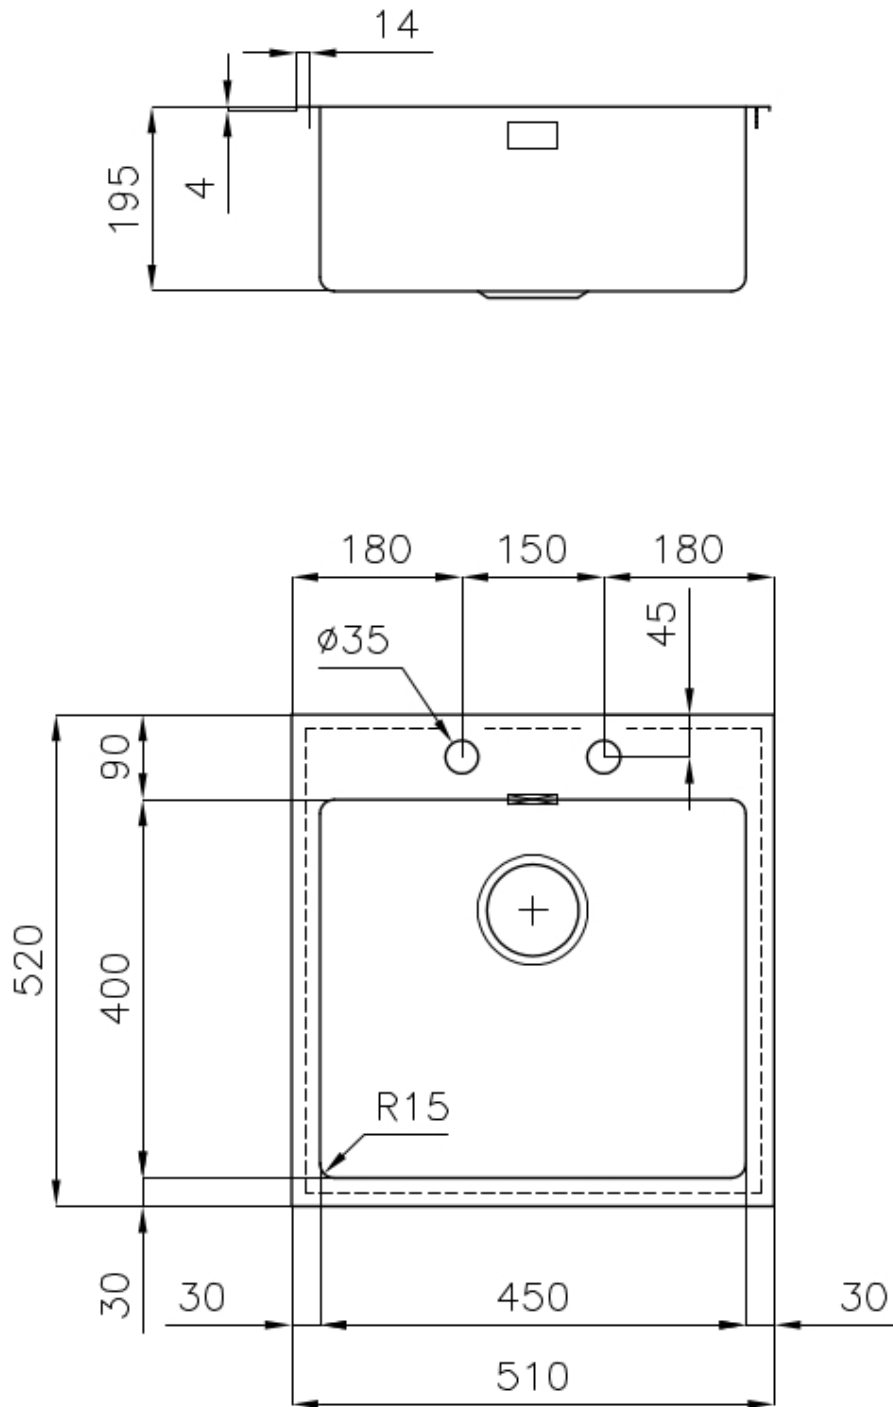

TECHNICAL DATA