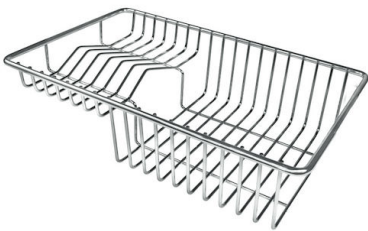

Base 60 cm

Dimensions 510x520 mm

Standard fittings Fixing hooks, gasket, drain, overflow and siphon, boxed packing

Mixer holes 2 standard holes

Built-in hole 490x500 mm

Drainer	No
Width	51 cm
Bowl dimension	450x400mm
Number of bowls	1 bowl
Waste fitting	Drain with automatic PM control

FEATURES

Automatic waste fitting	The waste-fitting with round remote knob is supplied; a practical accessory which makes it unnecessary to get wet in order to drain the water from the bowl.
Basket 3,5" waste fitting	The drain is equipped with a large 3.5" drain, with the practical basket cap that prevents the discharge of solid parts.
Deep bowls	This bowls reach an important depth, over 20 cm, thanks to the advanced production technology, that can be offer great capiciency and practicity in all the washing operations.
Double mixer hole	The large tap counter is already fitted with a series of 2 tap holes. In the second hole it is possible to install the remote control of the automatic drain or, alternatively, a practical soap dispenser.
High thickness	1mm thick steel. A significant thickness, which guarantees the maximum sturdiness and durability.
Perimetral overflow	The overflow is always a security on the Foster sinks that prevents the overflow of water in case of oversights. The perimeter drain solution improves aesthetics thanks to its square and essential shape.
Small radius	Bowls with squared shapes with a modern design and an increased capacity, for a minimal aesthetics connected with an extreme practicity.

TECHNICAL DATA

EQUIPMENT

Automatic waste fitting - PM
8407 113

OPTIONAL ACCESSORIES

Glass chopping board
8631 300

HDPE Chopping board
8657 001

HPDE Twin chopping board
8644 101

Stainless steel plate rack
8100 303

Stainless steel plate rack
8100 201

White bowl
8153 100

* only in combination with the accessory
8644 101

Black grid
8100 617

Graters kit with ring-holder and food collection tray

8159 101

* only in combination with the accessory
8644 101